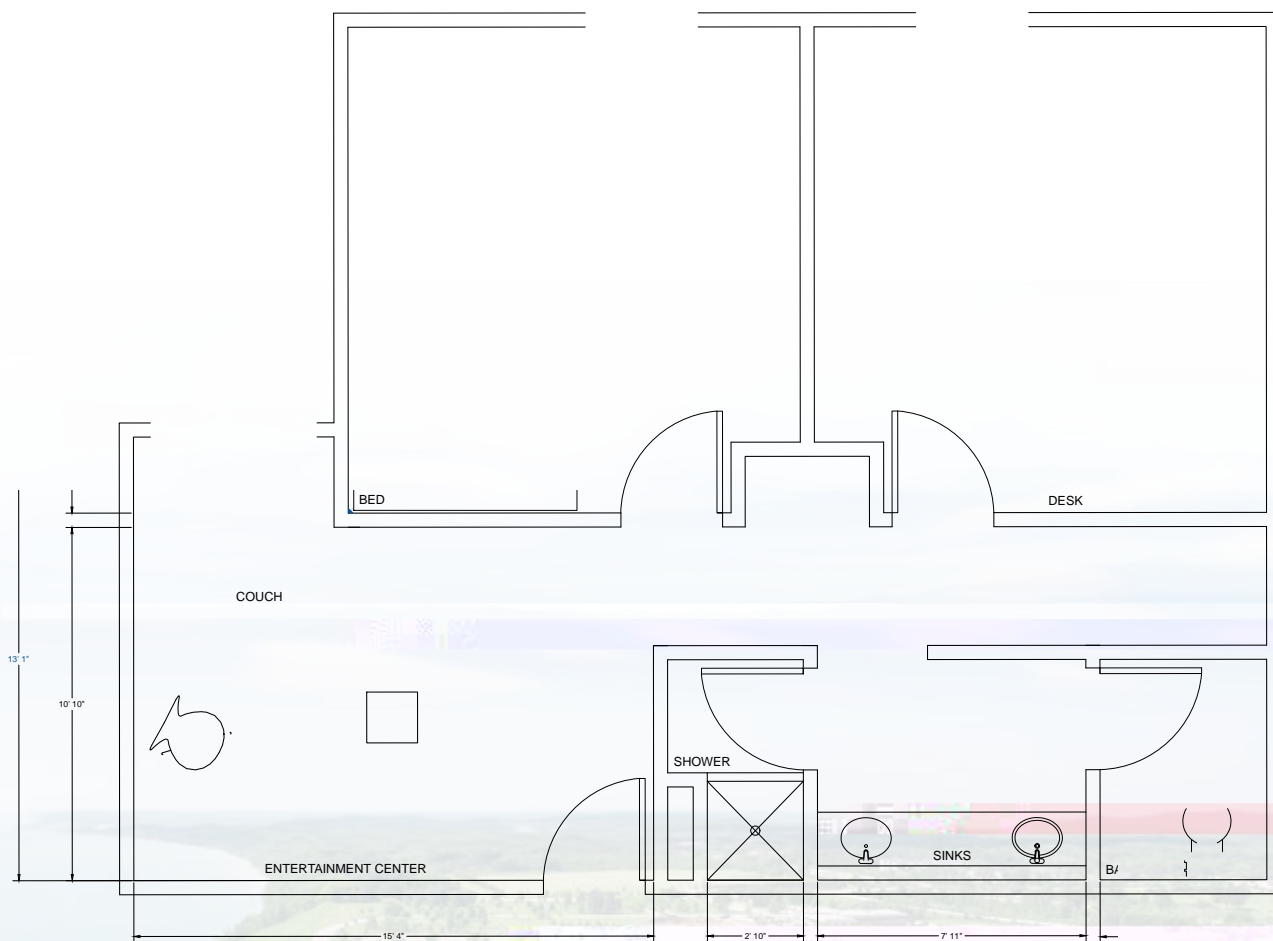

REGENTS Hall

Room Layout Option

Suite Style 4 person suites divided into 2 per bedroom