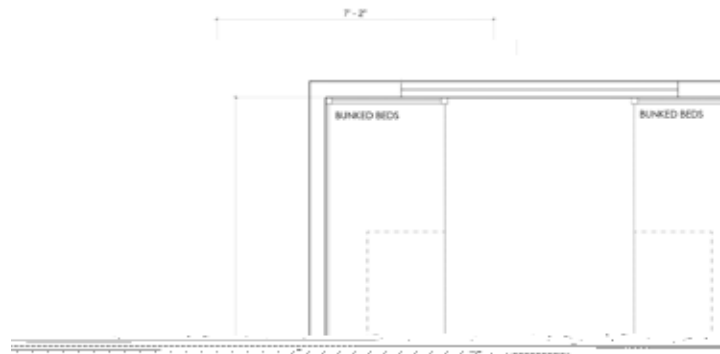

HEIDELBURG Hall

Room Layout Option C

4 Person Room